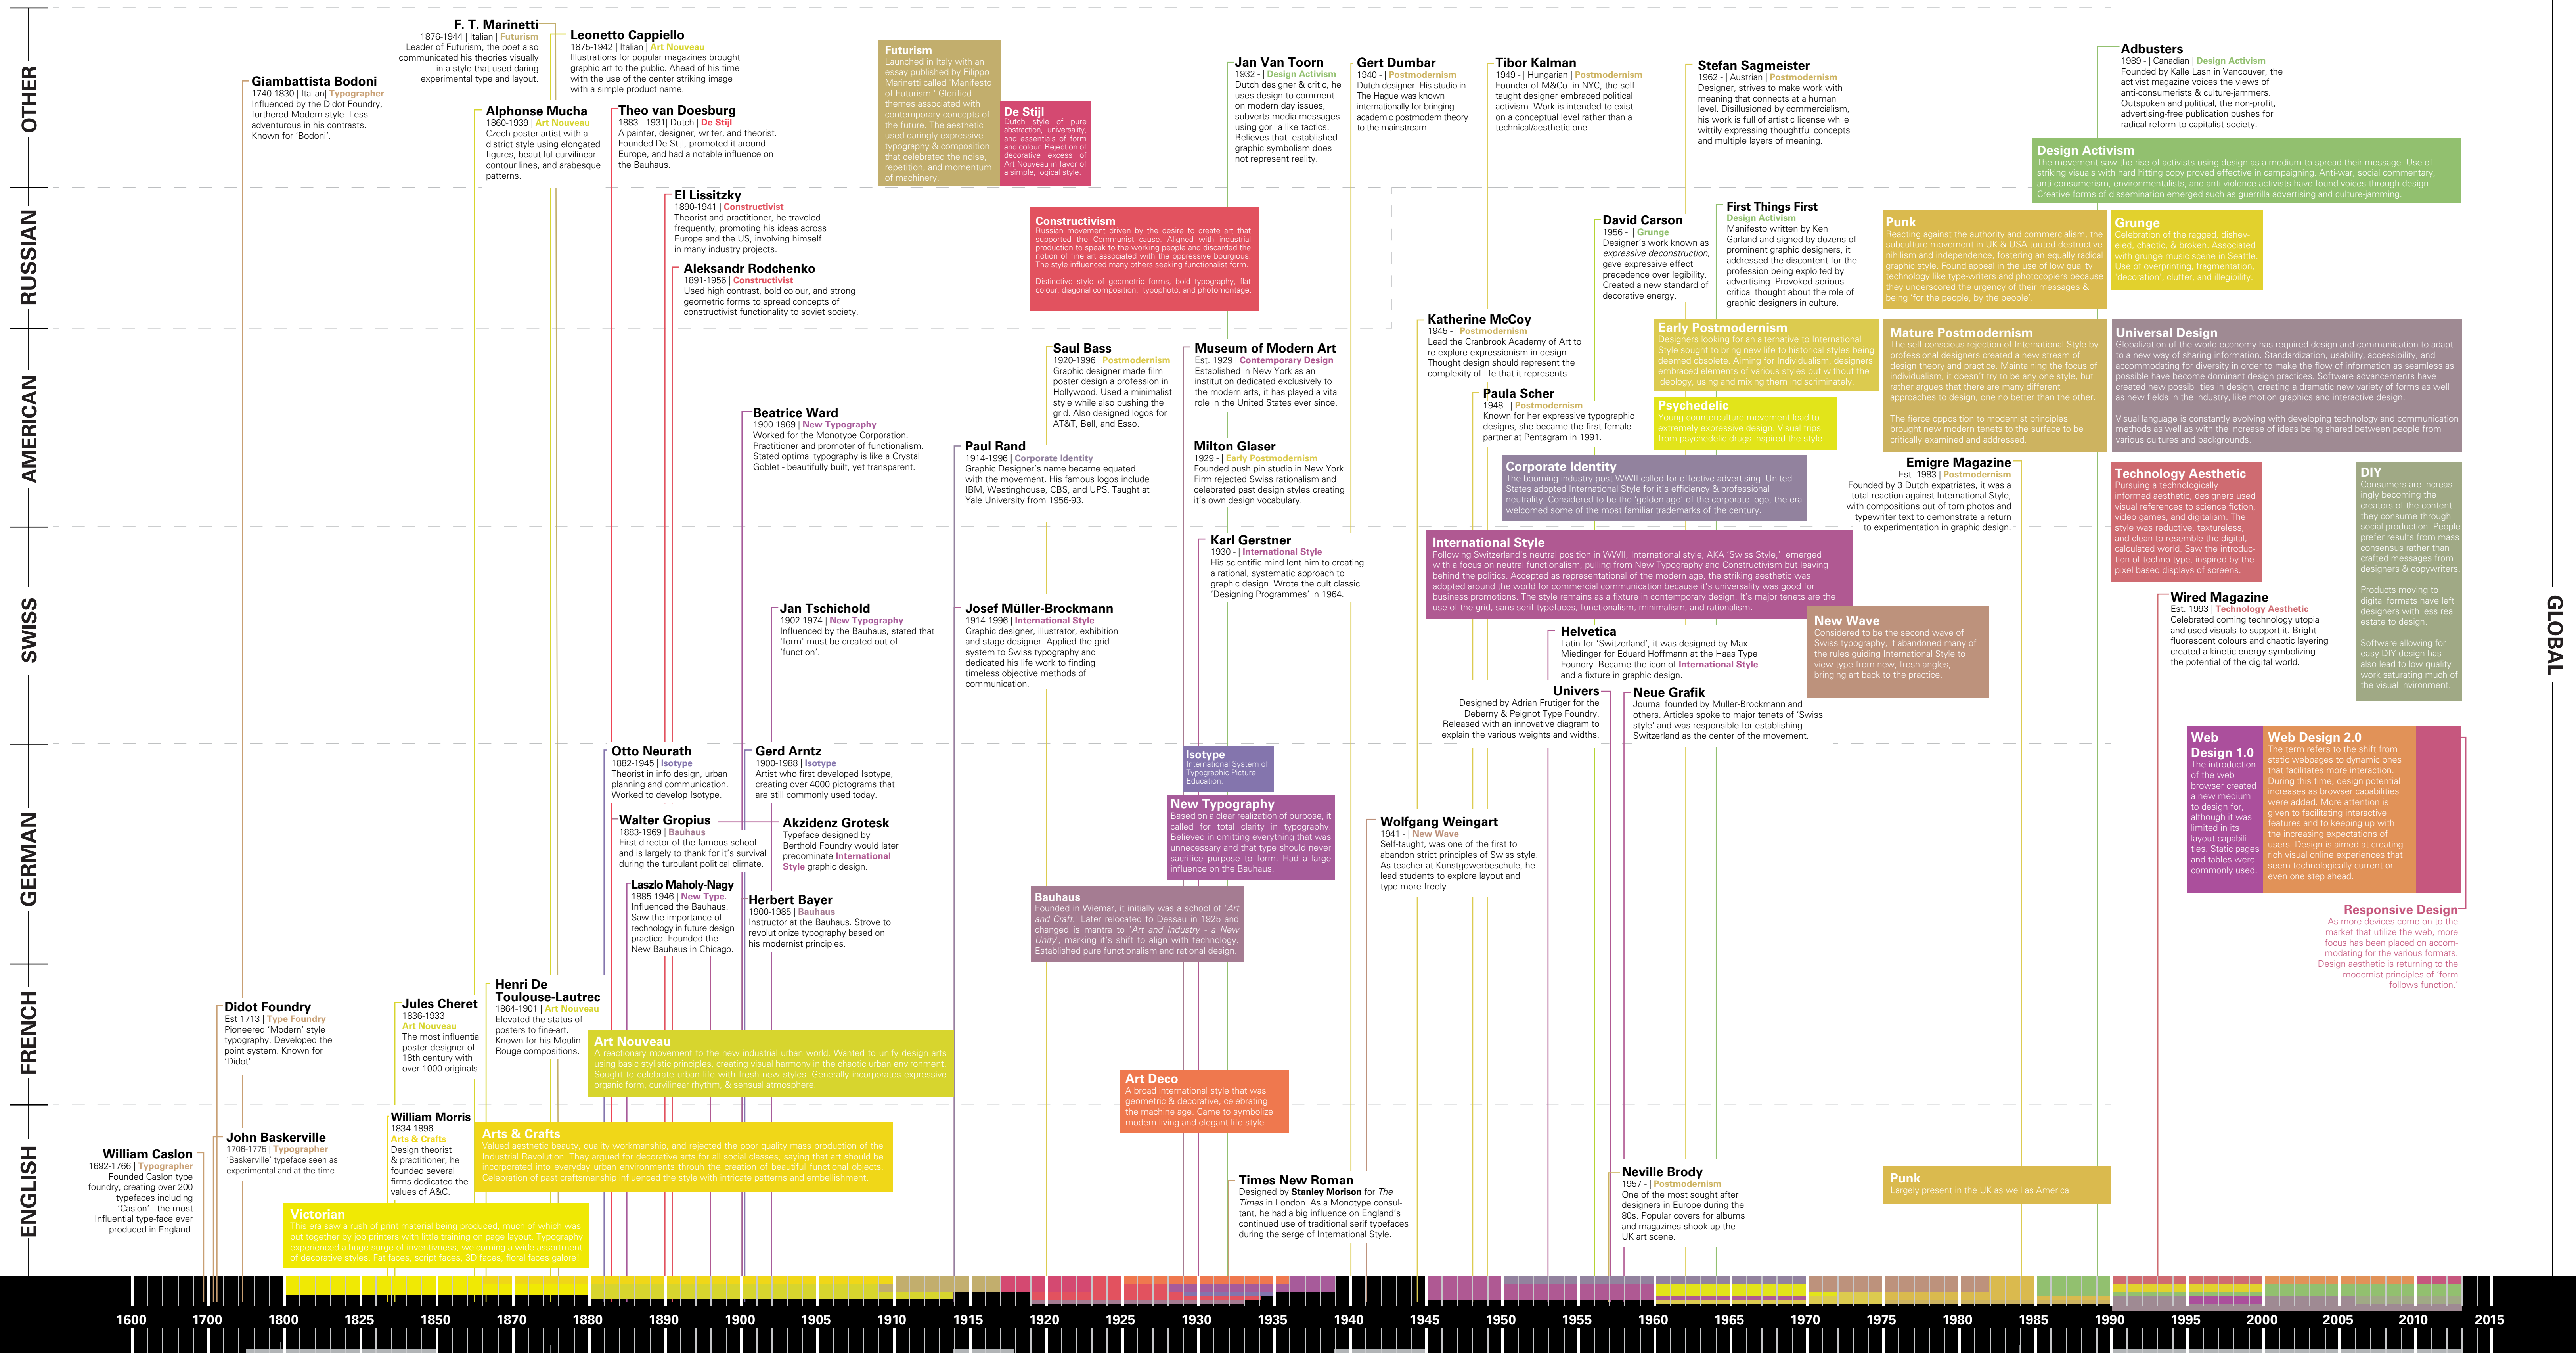

# WESTERN GRAPHIC DESIGN HISTORY: 1600 - 2013

LEGEND

GLOBAL